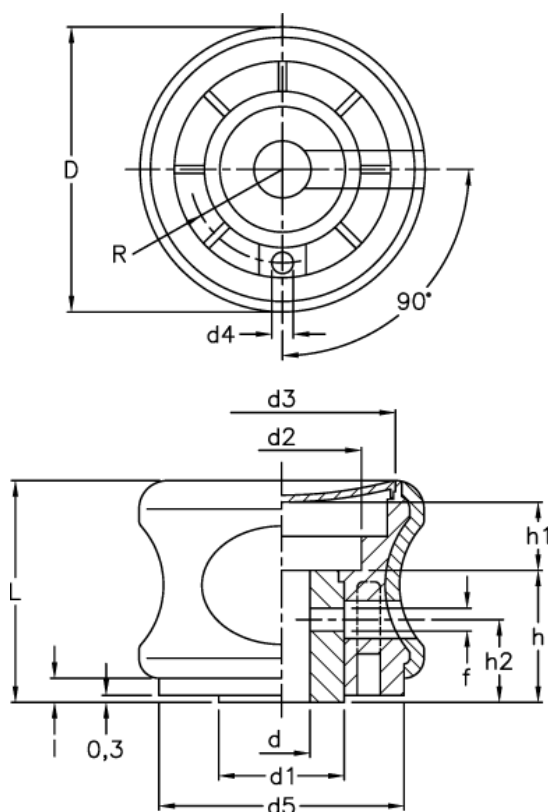

Data Sheet

Article number: 23052151612

Description: E+G Grip knob
EGK.50-A10-C2-SOFT, orange cap

Measures

D	= 50	h	= 22
d1	= 22	h1	= 12
d2	= 28	h2	= 14
d3	= 40.0	l	= 3.5
d4	= 4.2	L	= 38
d5	= 43	R	= 15
d H7	= 10		
f	= 4		